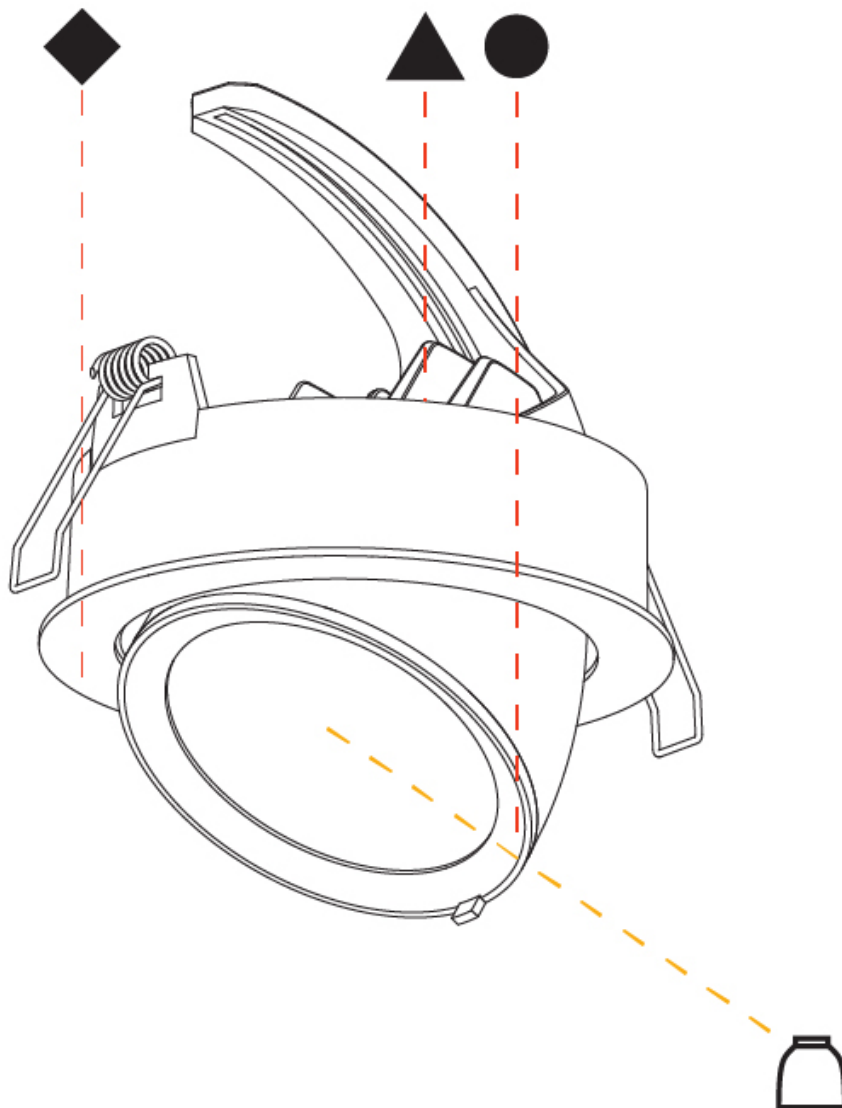

MECHANIQ ROUND EFFICIENCY RECESSED

A35070-

PROJECT

TYPE

SPECIFIER

QUANTITY

DATE