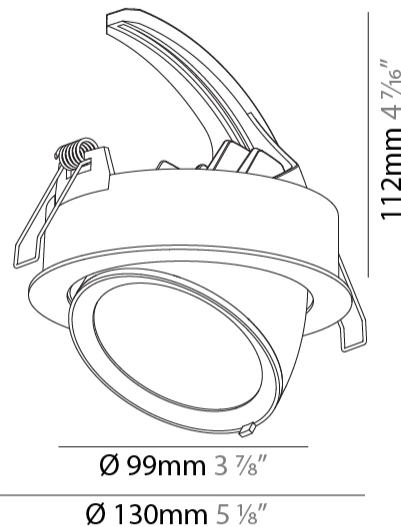

GENERAL

Series: Mechaniq Round Efficiency
Brand: Prolicht
Division: Architectural
Mounting Type: Recessed
Mounting Location: Ceiling
Subcategory: Downlight

PHYSICAL

Shape: Round
Diameter (mm): 130
Diameter (in): 5 1/8
Height (mm): 112
Height (in): 4 7/16
Min. Recessing Depth (mm): 130
Min. Recessing Depth (in): 5 1/8
Light Distribution: Adjustable / Downlight
Weight (kg): .743
Weight (lbs): 1.64
Fixture Finish: SSR / BKV / CWI / CRY / HAB / UFT / ITA / RUA / FTG / MYG / LOD / PUS / FRO / FUP / KIA / POP / BLS / SPG / MEY / GOH / GUM / CHC / COM / ABZ / JAG / OBR / MOS / ROR
Fixture Material: Aluminum Die Cast
Cut-out Measurements: 120mm / 4 3/4"

ELECTRICAL

Lamp Type: LED (Zhaga Standard)
Total Output Wattage (W): 12 / 15
Dimming: Tri-Mode (Non-Dimming and Phase Dimming (120Vac only) and 0-10V Dimming)
Driver Included: No
Driver Location: Recessed Housing
Driver Type: Constant Current - Universal
Housing: See components
Input Voltage (V): 120 - 277
Constant Current (MA): 350

LED

Number of LEDs: 1
Color Temperature (°K): 2700 / 3000 / 3500 / 4000
Max. Delivered Lumen (lm): 830 / 930 / 1010 / 1030
CRI: >90 CRI
Lamp Life (hrs): 50000

OPTICAL

Reflector°: 8
Adjustability: Rotational 355°; Tilt 45°

RATINGS AND CERTIFICATIONS

Certified By: Certified for North American Standards
IP rating: IP20

120mm 4 3/4"   130mm 5 1/8"   10 | 15mm 3/8" 9/16"   45°   355°