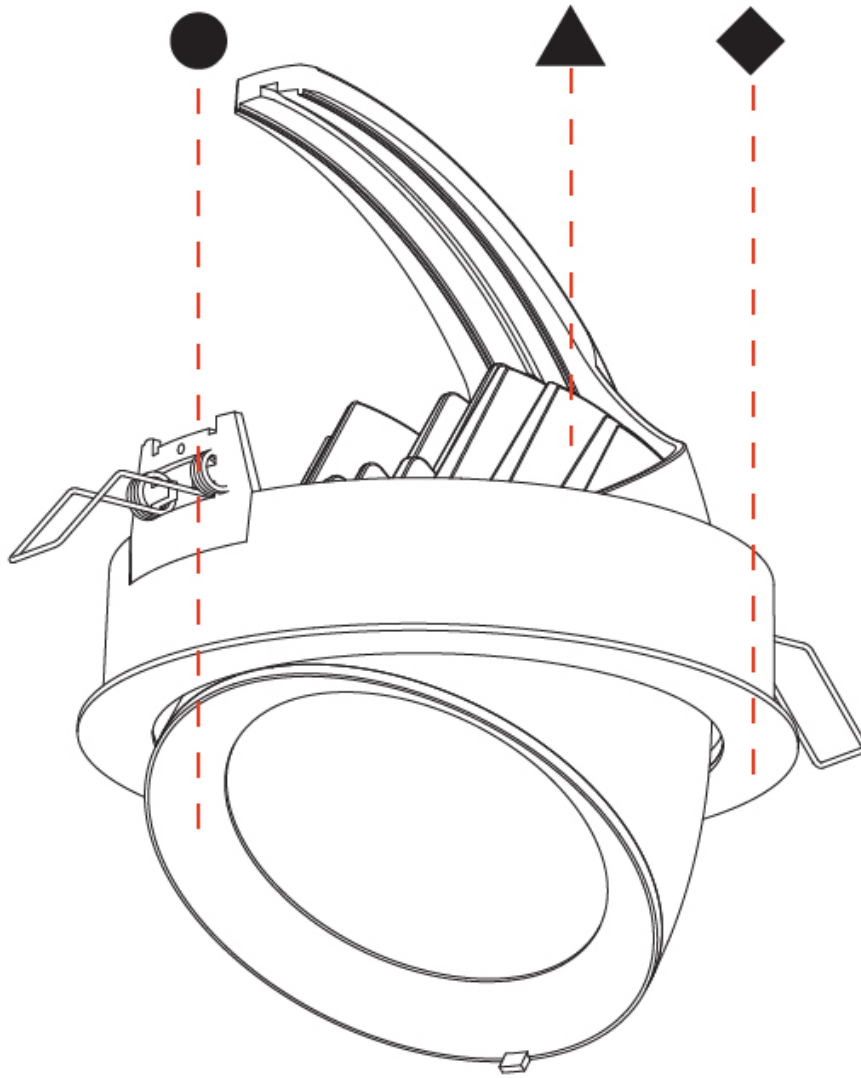

MECHANIQ ROUND EFFICIENCY RECESSED

A35073-

PROJECT _____

TYPE _____

SPECIFIER _____

QUANTITY _____

DATE _____

A